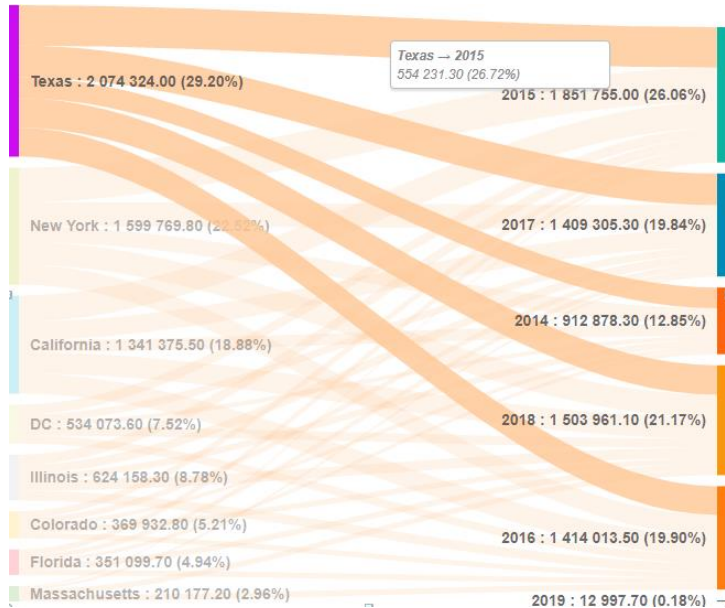

As with every new version, new features: **Simple Sankey** can now be customized more deeply in colors and measures displayed, **Variable Pie** chart gets new options, **Pivot chart** become more user friendly and better designed.

Simple Sankey gets new options to customize rendering

Charts renderer in Pivot component gets many new features (colors, toolbar, sizing...)