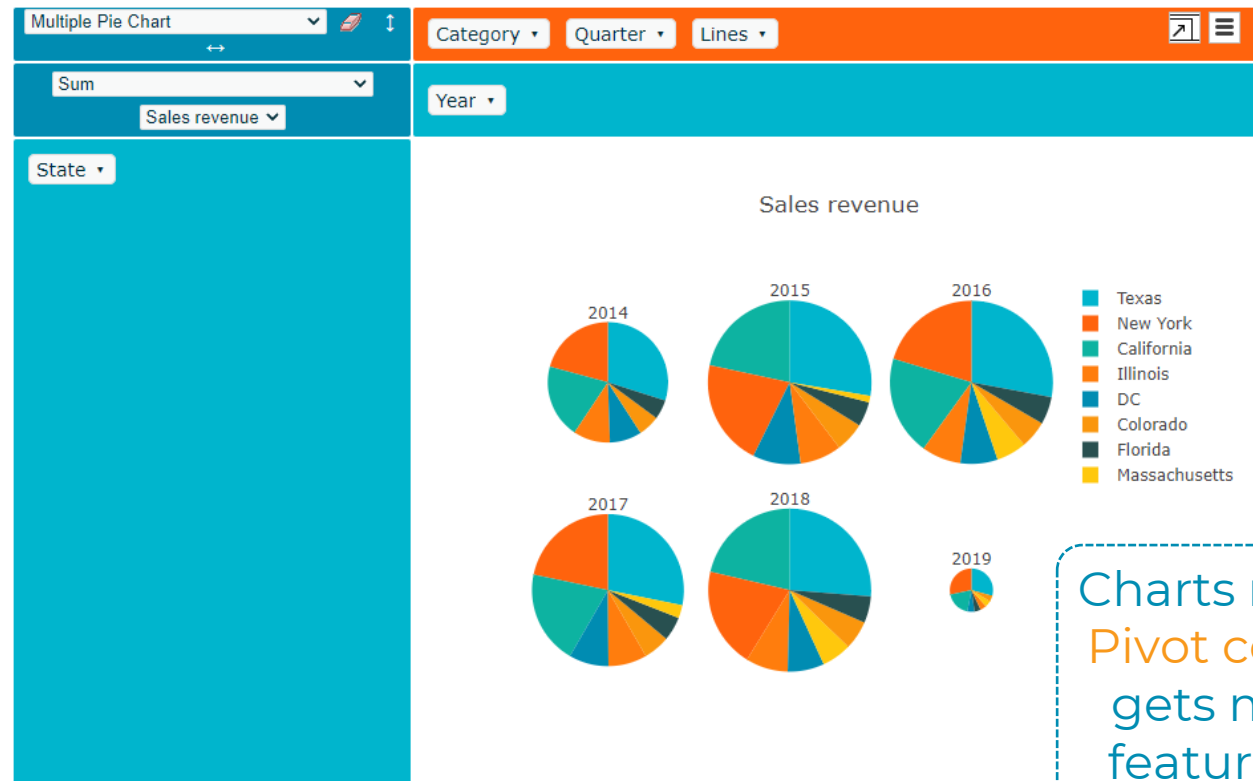

As with every new version, new features: **Simple Sankey** can now be customized more deeply in colors and measures displayed, **Variable Pie** chart gets new options, **Pivot chart** become more user friendly and better designed.

Simple Sankey gets new options to customize rendering

Charts renderer in Pivot component gets many new features (colors, toolbar, sizing...)